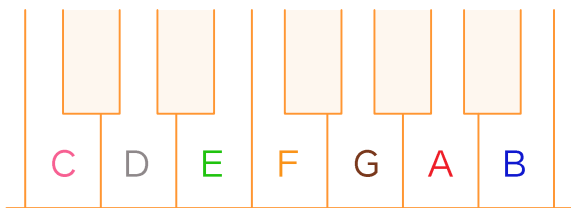

# 五線譜 音階表

B	7	A
G	6	F
E	5	D
C	4	B
A	3	G
F	2	E
D	1	C

	5	A
G	4	F
E	3	D
C	2	B
A	1	G

F	1	E
D	2	C
B	3	A
G	4	F
E	5	D
C	6	B
A	7	G
F		

G	7	F
E	6	D
C	5	B
A	4	G
F	3	E
D	2	C
B	1	A

A musical staff with a treble clef. The notes are G (5th line), E (4th space), C (3rd space), A (2nd space), and F (1st space). Fingerings are indicated by numbers 1-5.